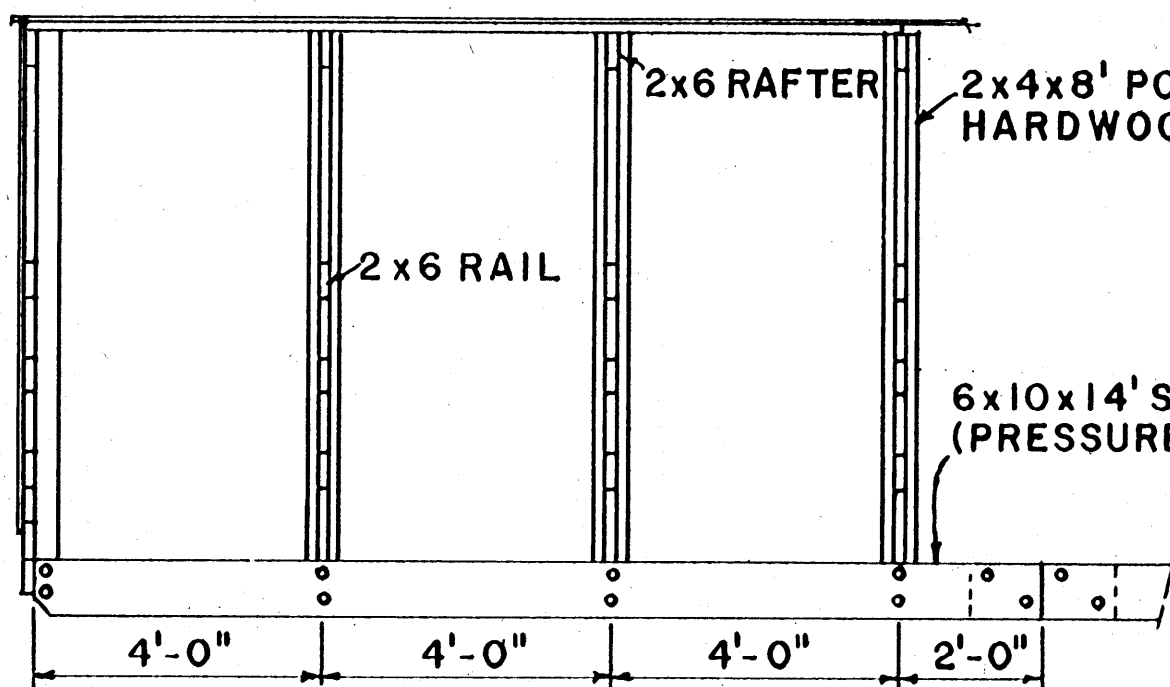

FOUR STALL INTERMEDIATE UNIT (USING 4x4 POSTS)

SECTION

THREE STALL END UNIT (USING 2x4 POSTS)

2x4 POST AND SKID DETAIL
SCALE: 3/4" = 1'-0"

PERSPECTIVE

SINGLE FOUR STALL UNIT

SUGGESTED KENNEL ARRANGEMENT

BASED ON: UNIV. OF WISC. PLAN WP2700

SCALE: 3/8" = 1'-0" UNLESS OTHERWISE NOTED.

COOPERATIVE EXTENSION WORK IN
AGRICULTURE AND HOME ECONOMICS
STATE OF MISSISSIPPI
MISSISSIPPI STATE UNIVERSITY
AND
UNITED STATES DEPARTMENT OF AGRICULTURE COOPERATING