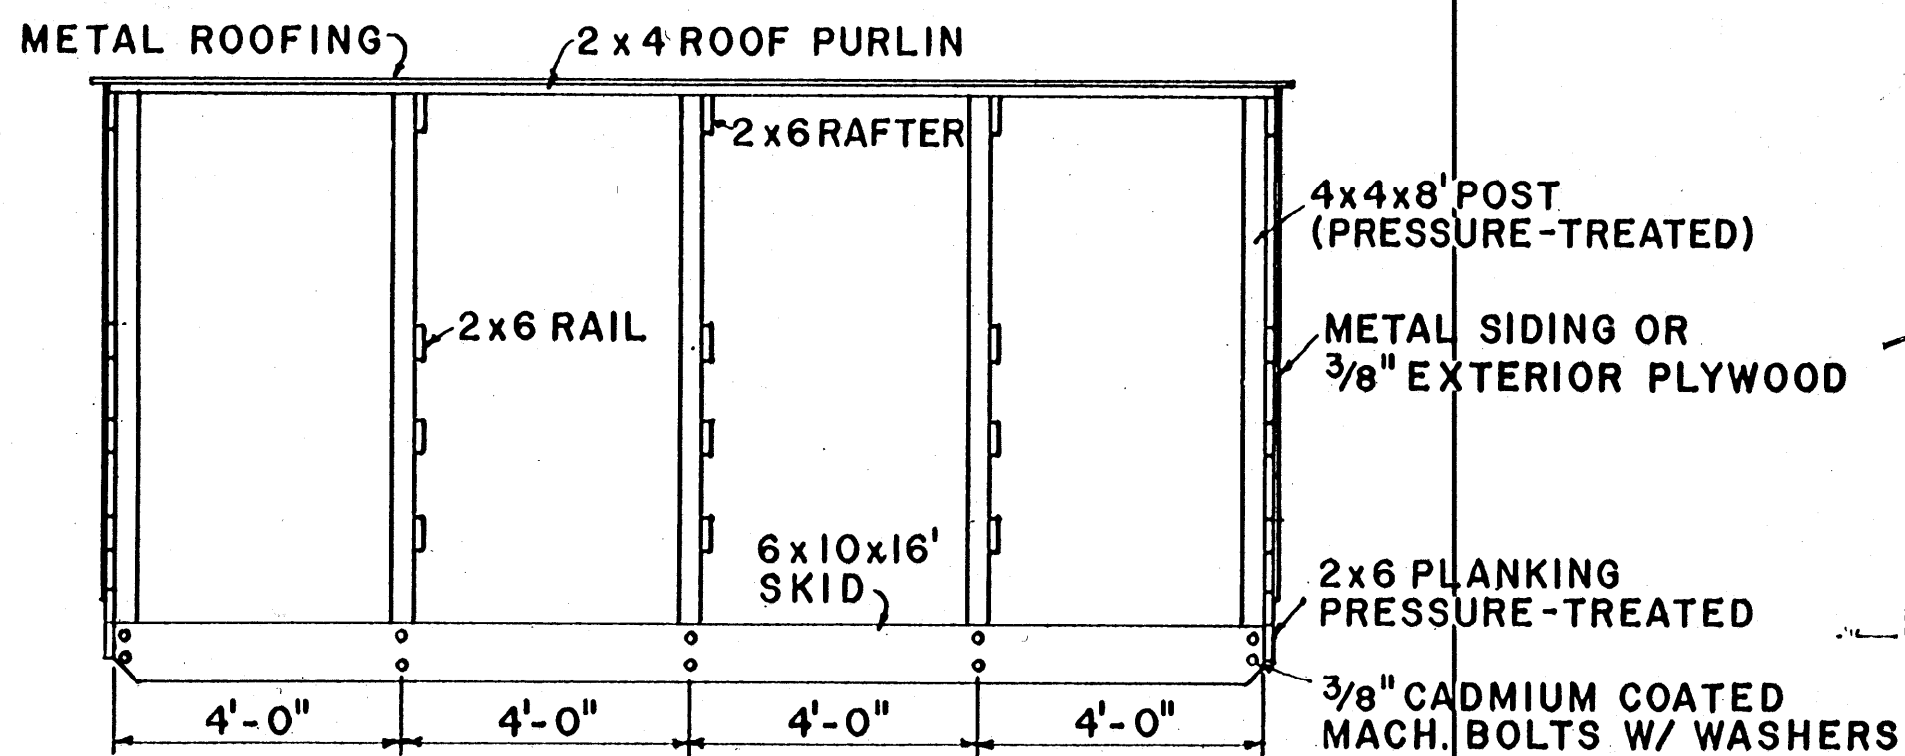

FOUR STALL INTERMEDIATE UNIT (USING 4x4 POSTS)

SECTION

THREE STALL END UNIT (USING 2x4 POSTS)

2x4 POST AND SKID DETAIL
SCALE: 3/4" = 1'-0"

PERSPECTIVE

SINGLE FOUR STALL UNIT

SUGGESTED KENNEL ARRANGEMENT

BASED ON: UNIV. OF WISC. PLAN WP2700

SCALE: 3/8" = 1'-0" UNLESS OTHERWISE NOTED.

COOPERATIVE EXTENSION WORK IN
AGRICULTURE AND HOME ECONOMICS
STATE OF MISSISSIPPI
MISSISSIPPI STATE UNIVERSITY
AND
UNITED STATES DEPARTMENT OF AGRICULTURE COOPERATING