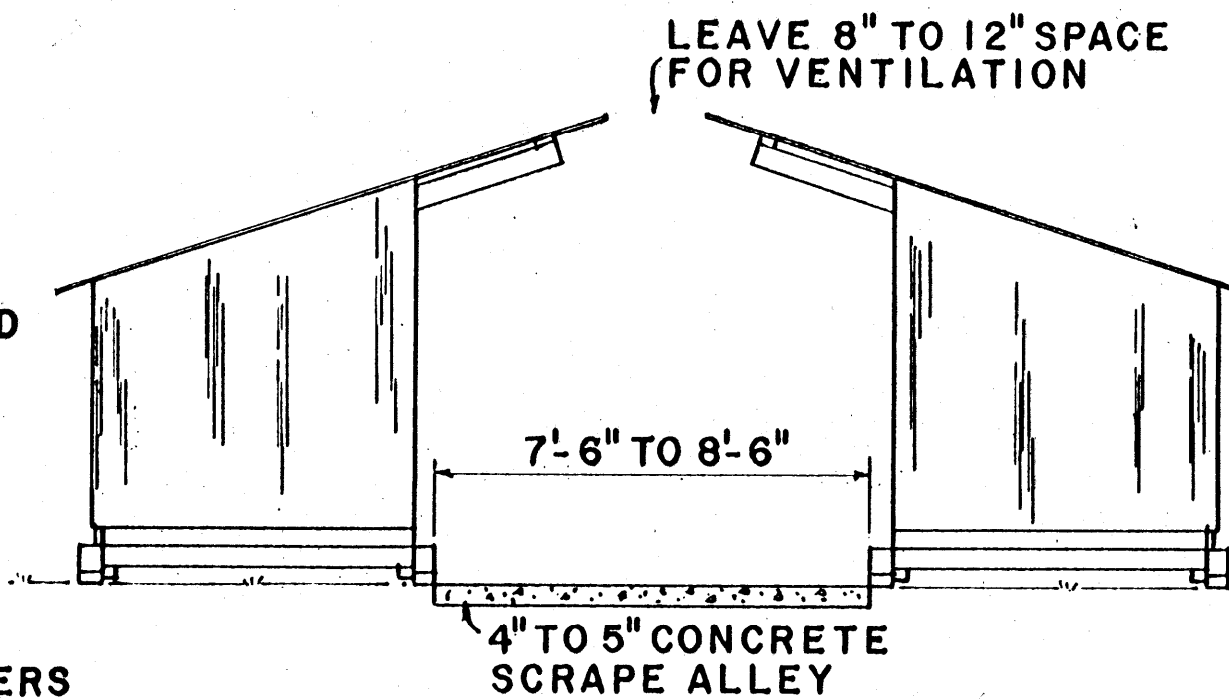

FOUR STALL INTERMEDIATE UNIT (USING 4x4 POSTS)

SECTION

THREE STALL END UNIT (USING 2x4 POSTS)

2x4 POST AND SKID DETAIL
SCALE: 3/4" = 1'-0"

PERSPECTIVE

SINGLE FOUR STALL UNIT

SUGGESTED KENNEL ARRANGEMENT

BASED ON: UNIV. OF WISC. PLAN WP2700

SCALE: 3/8" = 1'-0" UNLESS OTHERWISE NOTED.

COOPERATIVE EXTENSION WORK IN
AGRICULTURE AND HOME ECONOMICS
STATE OF MISSISSIPPI
MISSISSIPPI STATE UNIVERSITY
AND
UNITED STATES DEPARTMENT OF AGRICULTURE COOPERATING