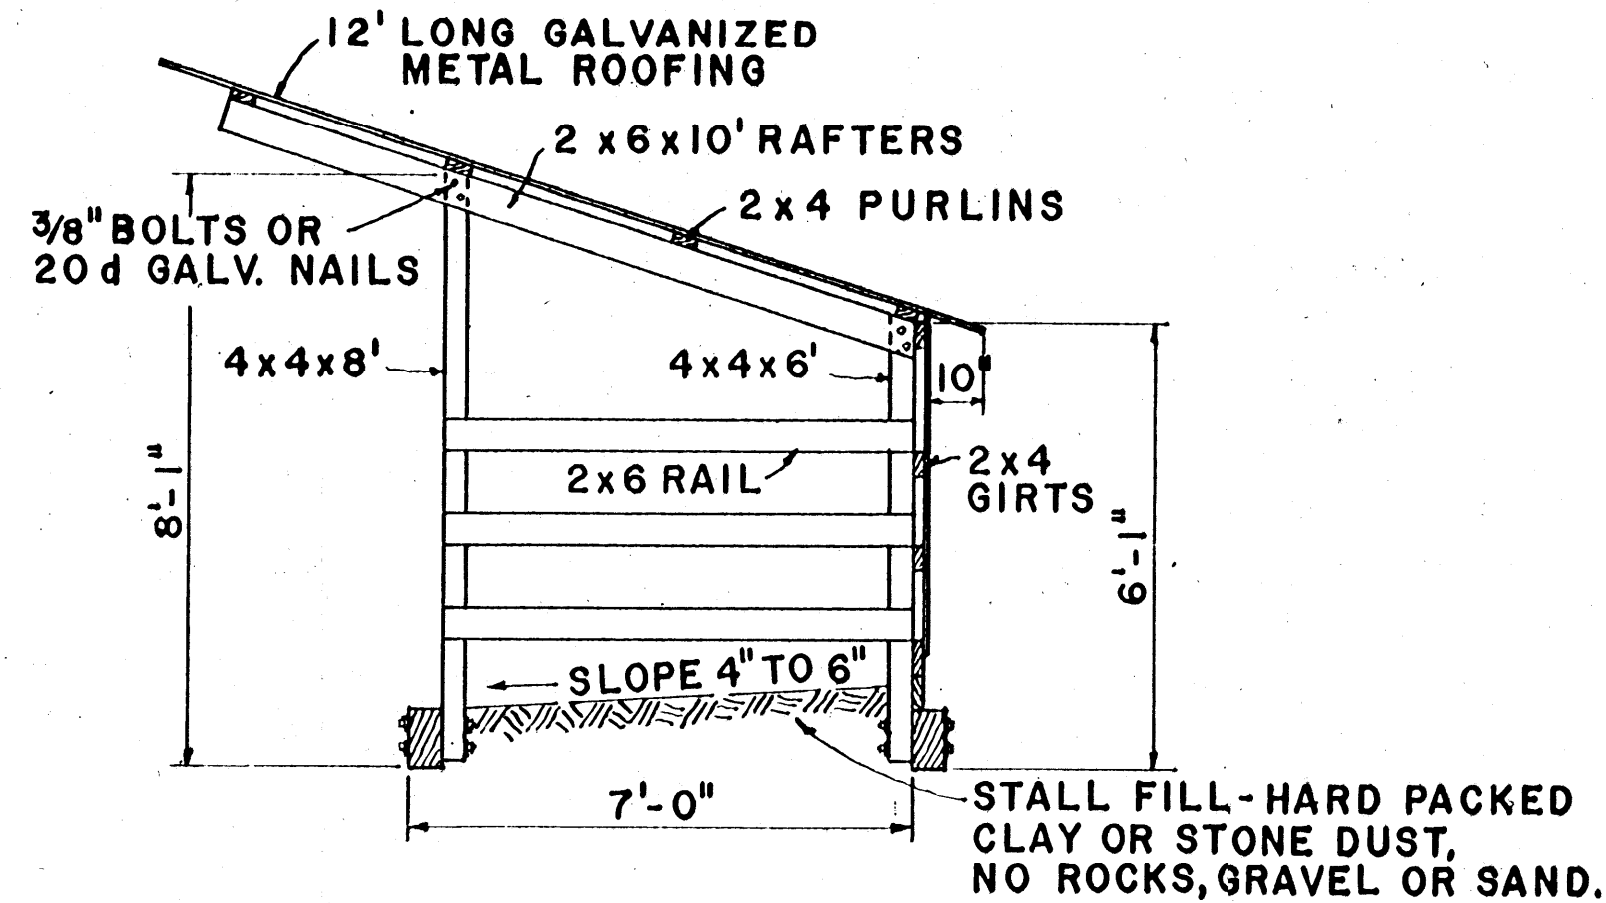

FOUR STALL INTERMEDIATE UNIT (USING 4x4 POSTS)

SECTION

THREE STALL END UNIT (USING 2x4 POSTS)

2x4 POST AND SKID DETAIL
SCALE: 3/4" = 1'-0"

PERSPECTIVE

SINGLE FOUR STALL UNIT

SUGGESTED KENNEL ARRANGEMENT

BASED ON: UNIV. OF WISC. PLAN WP2700

SCALE: 3/8" = 1'-0" UNLESS OTHERWISE NOTED.

COOPERATIVE EXTENSION WORK IN
AGRICULTURE AND HOME ECONOMICS
STATE OF MISSISSIPPI
MISSISSIPPI STATE UNIVERSITY
AND
UNITED STATES DEPARTMENT OF AGRICULTURE COOPERATING