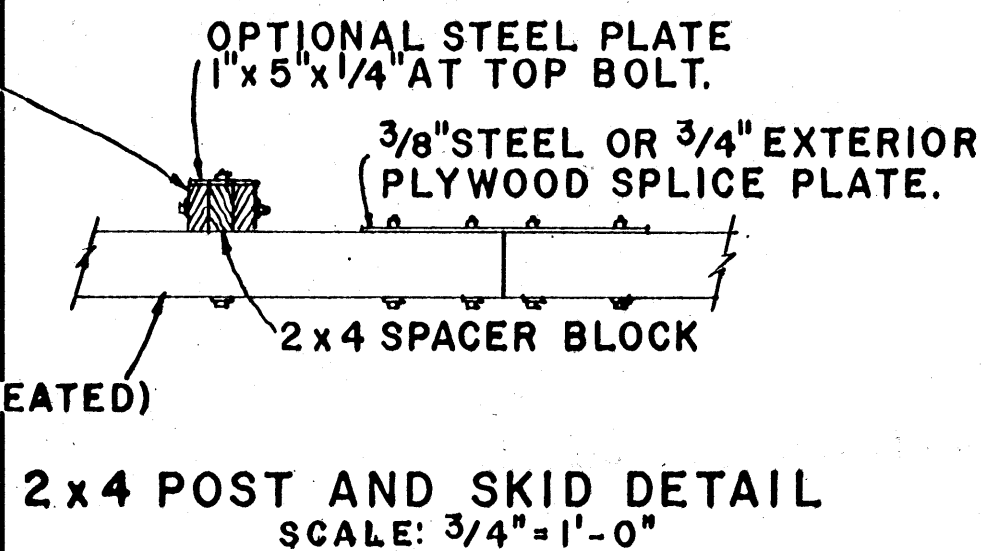

FOUR STALL INTERMEDIATE UNIT (USING 4x4 POSTS)

SECTION

THREE STALL END UNIT (USING 2x4 POSTS)

2x4 POST AND SKID DETAIL
SCALE: 3/4" = 1'-0"

PERSPECTIVE

SINGLE FOUR STALL UNIT

SUGGESTED KENNEL ARRANGEMENT

BASED ON: UNIV. OF WISC. PLAN WP2700

SCALE: 3/8" = 1'-0" UNLESS OTHERWISE NOTED.

COOPERATIVE EXTENSION WORK IN
AGRICULTURE AND HOME ECONOMICS
STATE OF MISSISSIPPI
MISSISSIPPI STATE UNIVERSITY
AND
UNITED STATES DEPARTMENT OF AGRICULTURE COOPERATING