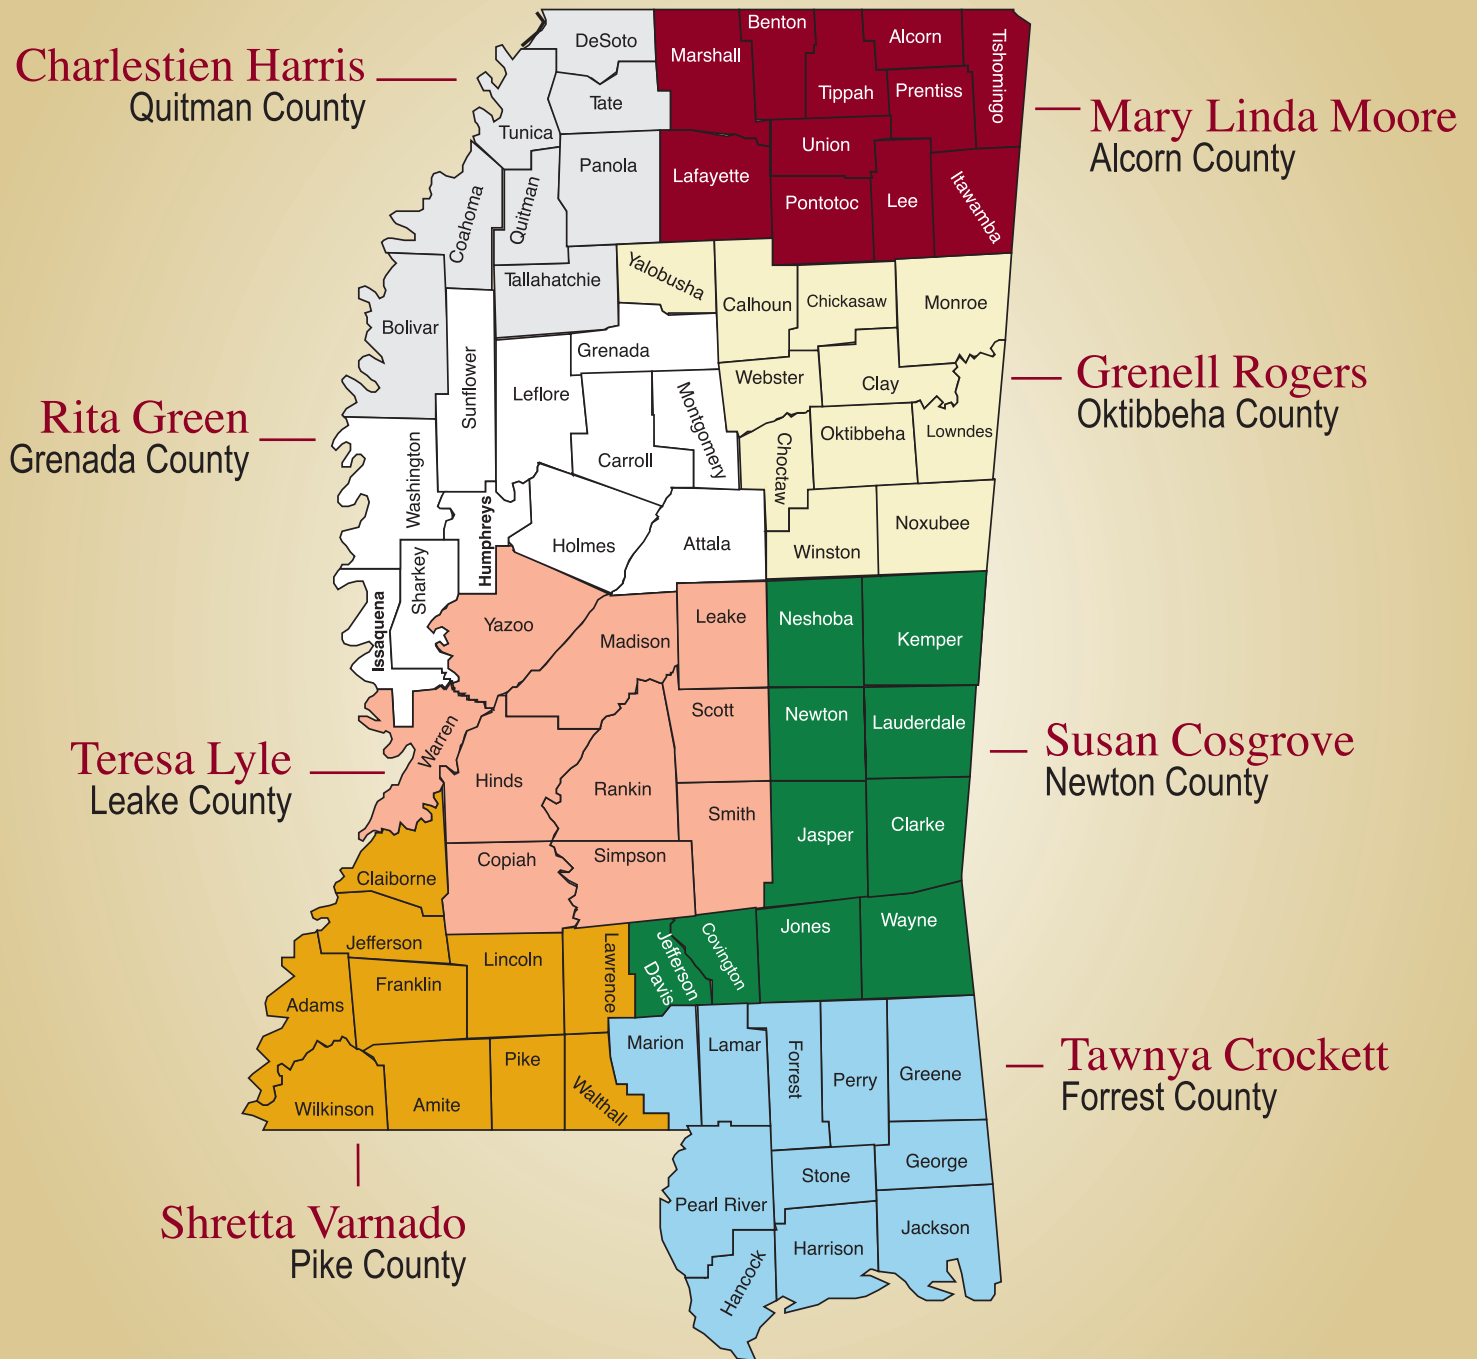

FRM AREA AGENTS MAP

Bobbie Shaffett, Ph.D.

Associate Extension Professor, MSU School of Human Sciences