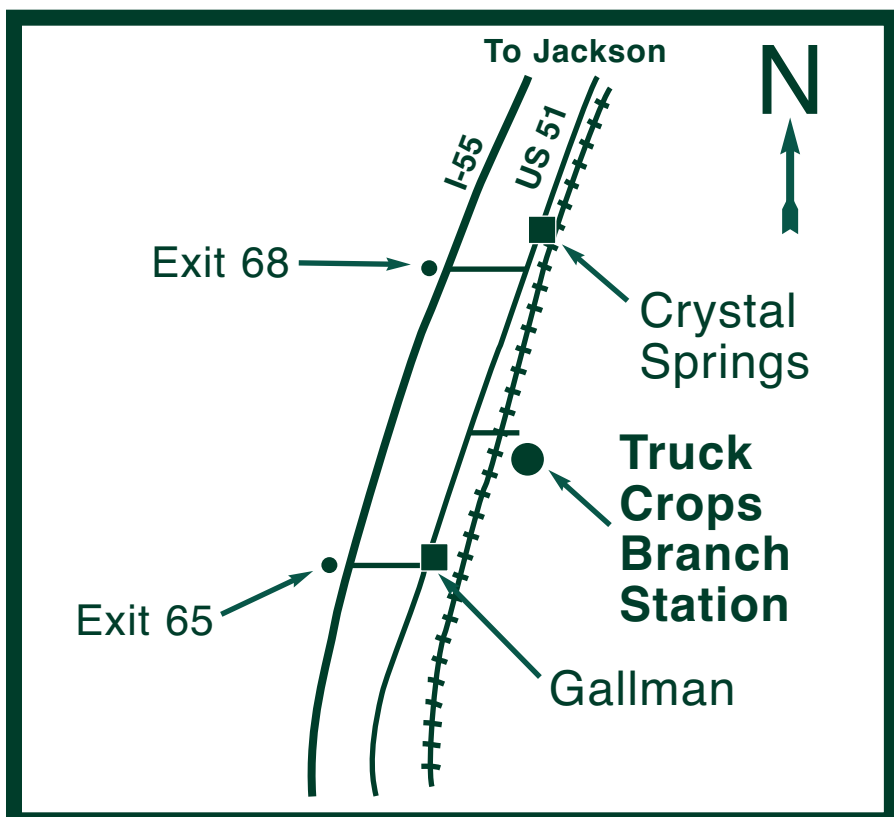

31st Annual

Fall Flower & Garden Fest

Friday and Saturday, October 16-17, 2009

Living Well — Greener and Healthier

9 a.m. to 2 p.m.
**Truck Crops Branch
Experiment Station**
Crystal Springs, Mississippi

Featuring: