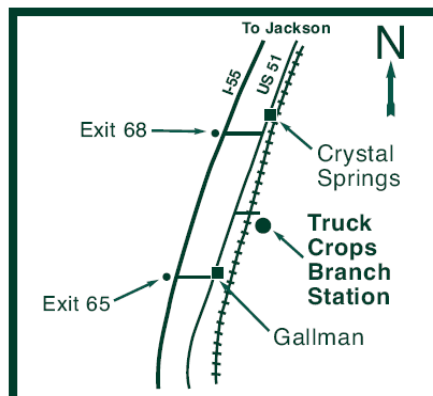

# HIGH TUNNEL FIELD DAY

Thursday, March 10, 2011  
 9:00 a.m. – 4:30 p.m.  
 MSU Truck Crops Experiment Station  
 Crystal Springs, MS

Interested in showcasing your company at the high tunnel field day, which attracted close to **300 attendees** last year?

The MSU Truck Crops Experiment Station is located at 2024 Experiment Station Road in Crystal Springs.

**Return registration form and fee to:**  
 Tammy Scott  
 BOX 9555  
 Mississippi State, MS 39762  
 Make checks payable to the  
**Mississippi State University.**