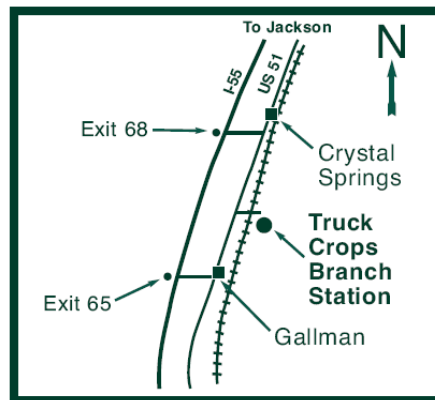

The MSU Truck Crops Experiment Station is located at 2024 Experiment Station Road in Crystal Springs.